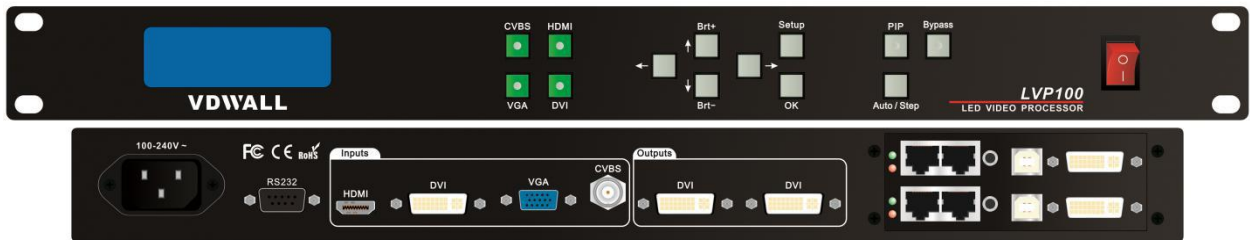

LVP100 LED HD Video Processor

Version	Date	Descriptions	Draft
V1.0	2018.05.22		ZZH

I Features

- ◆ Faroudja® Real Color® Real Color Image Processing, 10+ Bit Faroudja® DCDI De-interlacing Processing, Faroudja® TureLife™ Augmented Video and Image
- ◆ 4 inputs, 2 outputs, dual images, it's enough for the application requirements to small LED in most cases
- ◆ It allows an access to set the output resolution to fulfill the size of LED screen
- ◆ DVI EDID make it possible to set the input resolution freely to make dot-to-dot display successful.
- ◆ PIP / PBP display among any 2 images, 3 custom preset dual-images mode
- ◆ Seamless switching, fade in and fade out switching
- ◆ Control method: operations on front panel buttons, it's convenient and flexible for front panel users
- ◆ It is enabled to put 2 sending cards inside
- ◆ It is enabled to work for seven days a week and twenty four hours a day. High-reliable and stable.

II Specifications

Specification of Inputs		
Quantity/Type	1×CVBS 1×VGA (RGBHV) 1×DVI (VESA) 1×HDMI (VESA/CEA-861)	
Composite Video Input SYS	PAL / NTSC	
Composite Video Amplitude Impedance	1V (p_p) / 75Ω	
VGA Format	PC (VESA Standard)	≤2048×1152_60Hz
VGA Amplitude the impedance	R、G、B = 0.7 V(p_p) / 75Ω	
DVI Format	PC (VESA Standard)	≤2304×1152_60Hz
HDMI Format	PC (VESA Standard)	≤1920×1080_60Hz
	HDMI1.3 (CEA-861)	≤1080p_60Hz
Input Interface	CVBS: BNC VGA: 15pin D_Sub (Female) DVI: 24+1 DVI_D(Female) HDMI: Type-A HDMI port	
Specification of Outputs		
Quantity / Type	2×DVI	
DVI Format	1024×768_60Hz/75Hz 1080×1920_60Hz 1200×1600_60Hz 1280×1024_60Hz/75Hz 1600×1200_60Hz- 1920×1080_50Hz/60Hz- 1366×768_60Hz- 1440×900_60Hz- 1536×1536_60Hz- 1920×1200_60Hz	