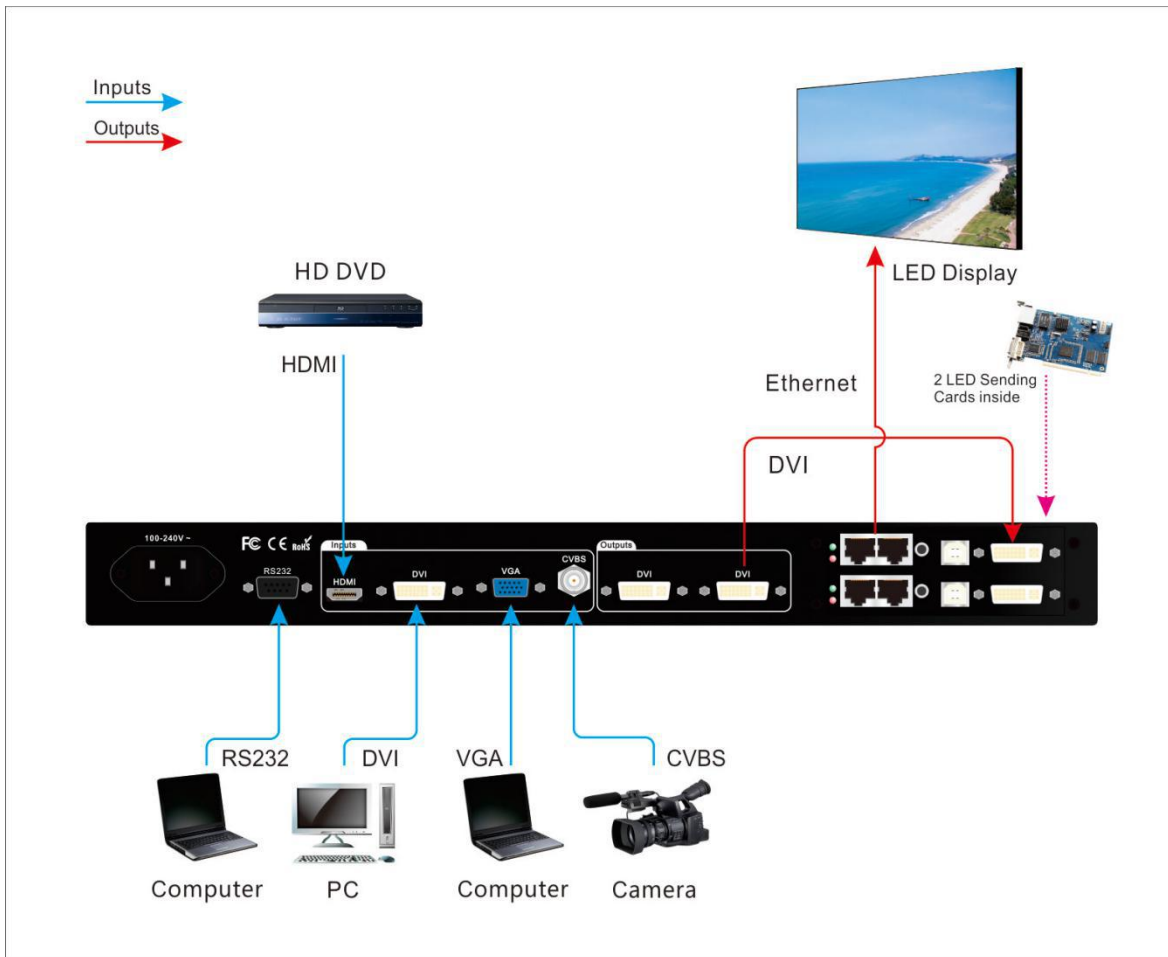

III Connection Diagram